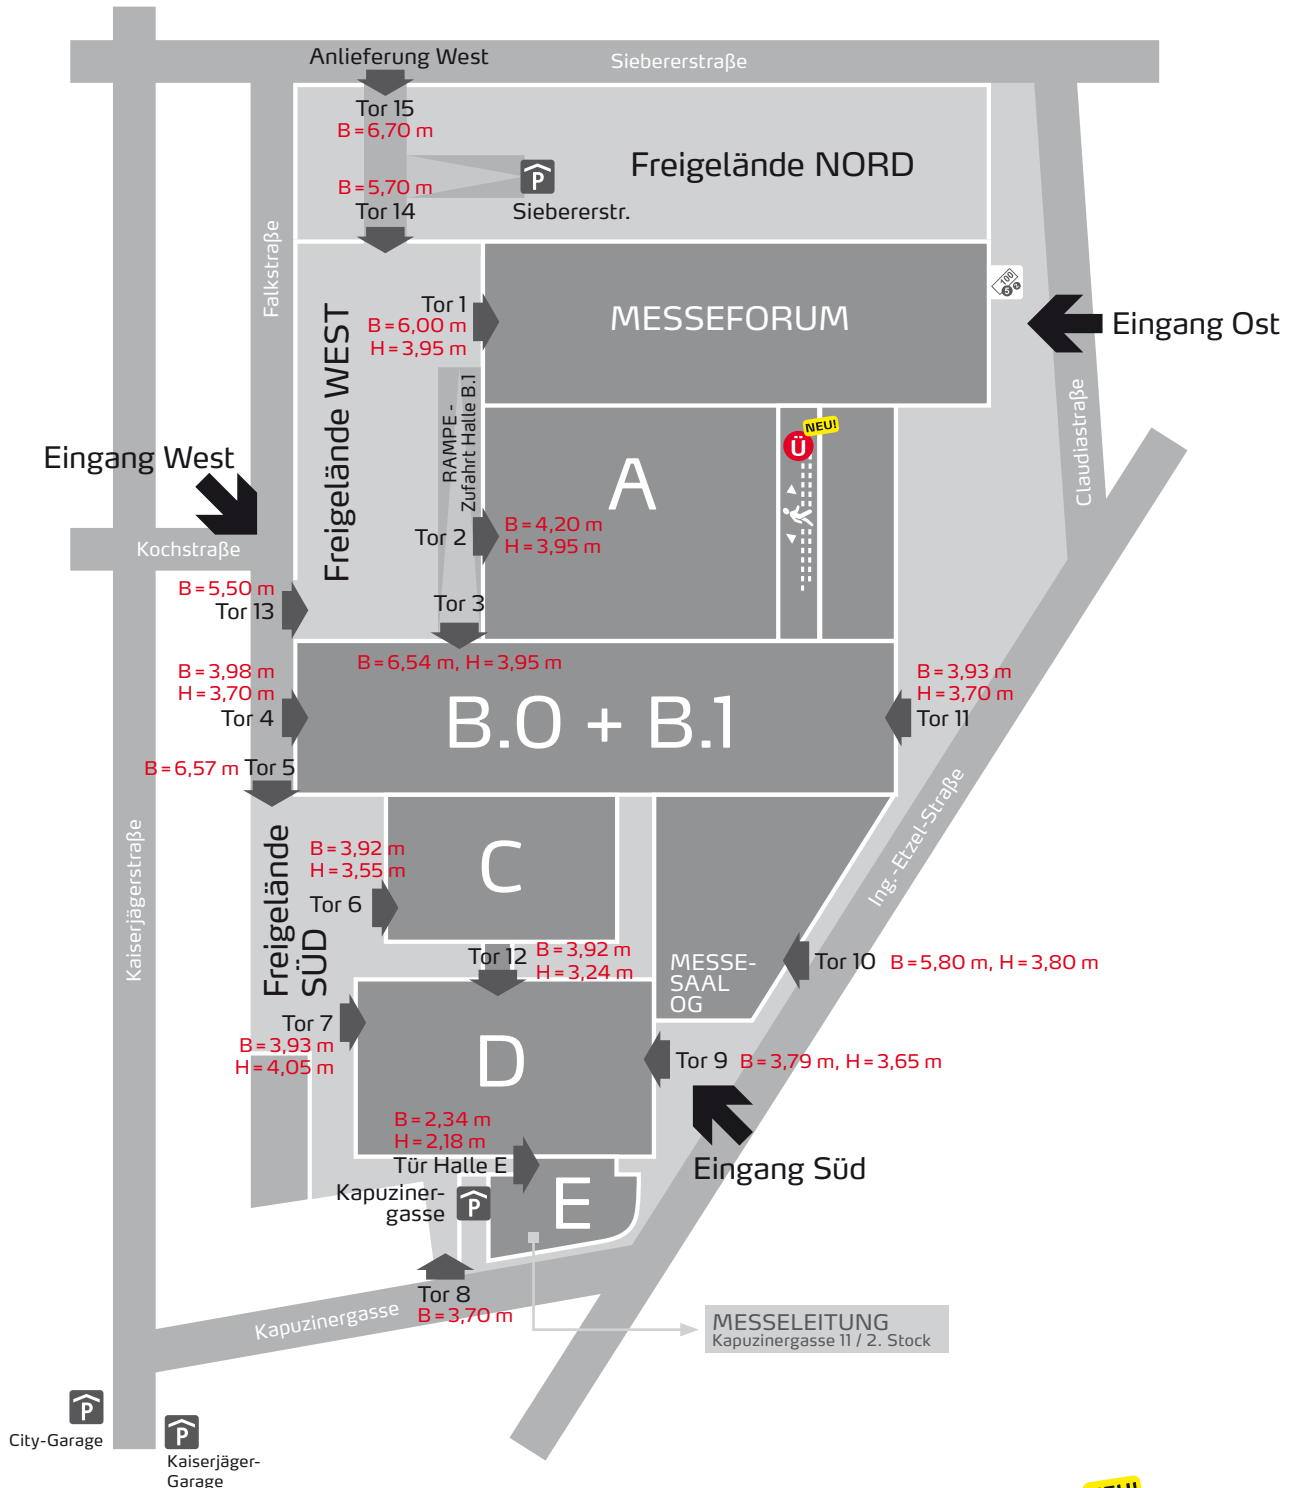

MESSEGELÄNDE

Tore

- | | |
|--------------------------------------|--|
| Tor 1: B = 6,00 m, H = 3,95 m | Tor 9: B = 3,79 m, H = 3,65 m |
| Tor 2: B = 4,20 m, H = 3,95 m | Tor 10: B = 5,80 m, H = 3,80 m |
| Tor 3: B = 6,54 m, H = 3,95 m | Tor 12: B = 3,92 m, H = 3,24 m |
| Tor 4: B = 3,98 m, H = 3,70 m | Tor 13: B = 5,50 m |
| Tor 5: B = 6,57 m | Tor 14: B = 5,70 m |
| Tor 6: B = 3,92 m, H = 3,55 m | Tor 15: B = 6,70 m |
| Tor 7: B = 3,93 m, H = 4,05 m | Tür Halle E: B = 2,34 m, H = 2,18 m |
| Tor 8: B = 3,70 m | |

NEU!
 Übergang von Halle B.1 zu MesseForum

- Anlieferung
- Parkgarage
- Bankomat